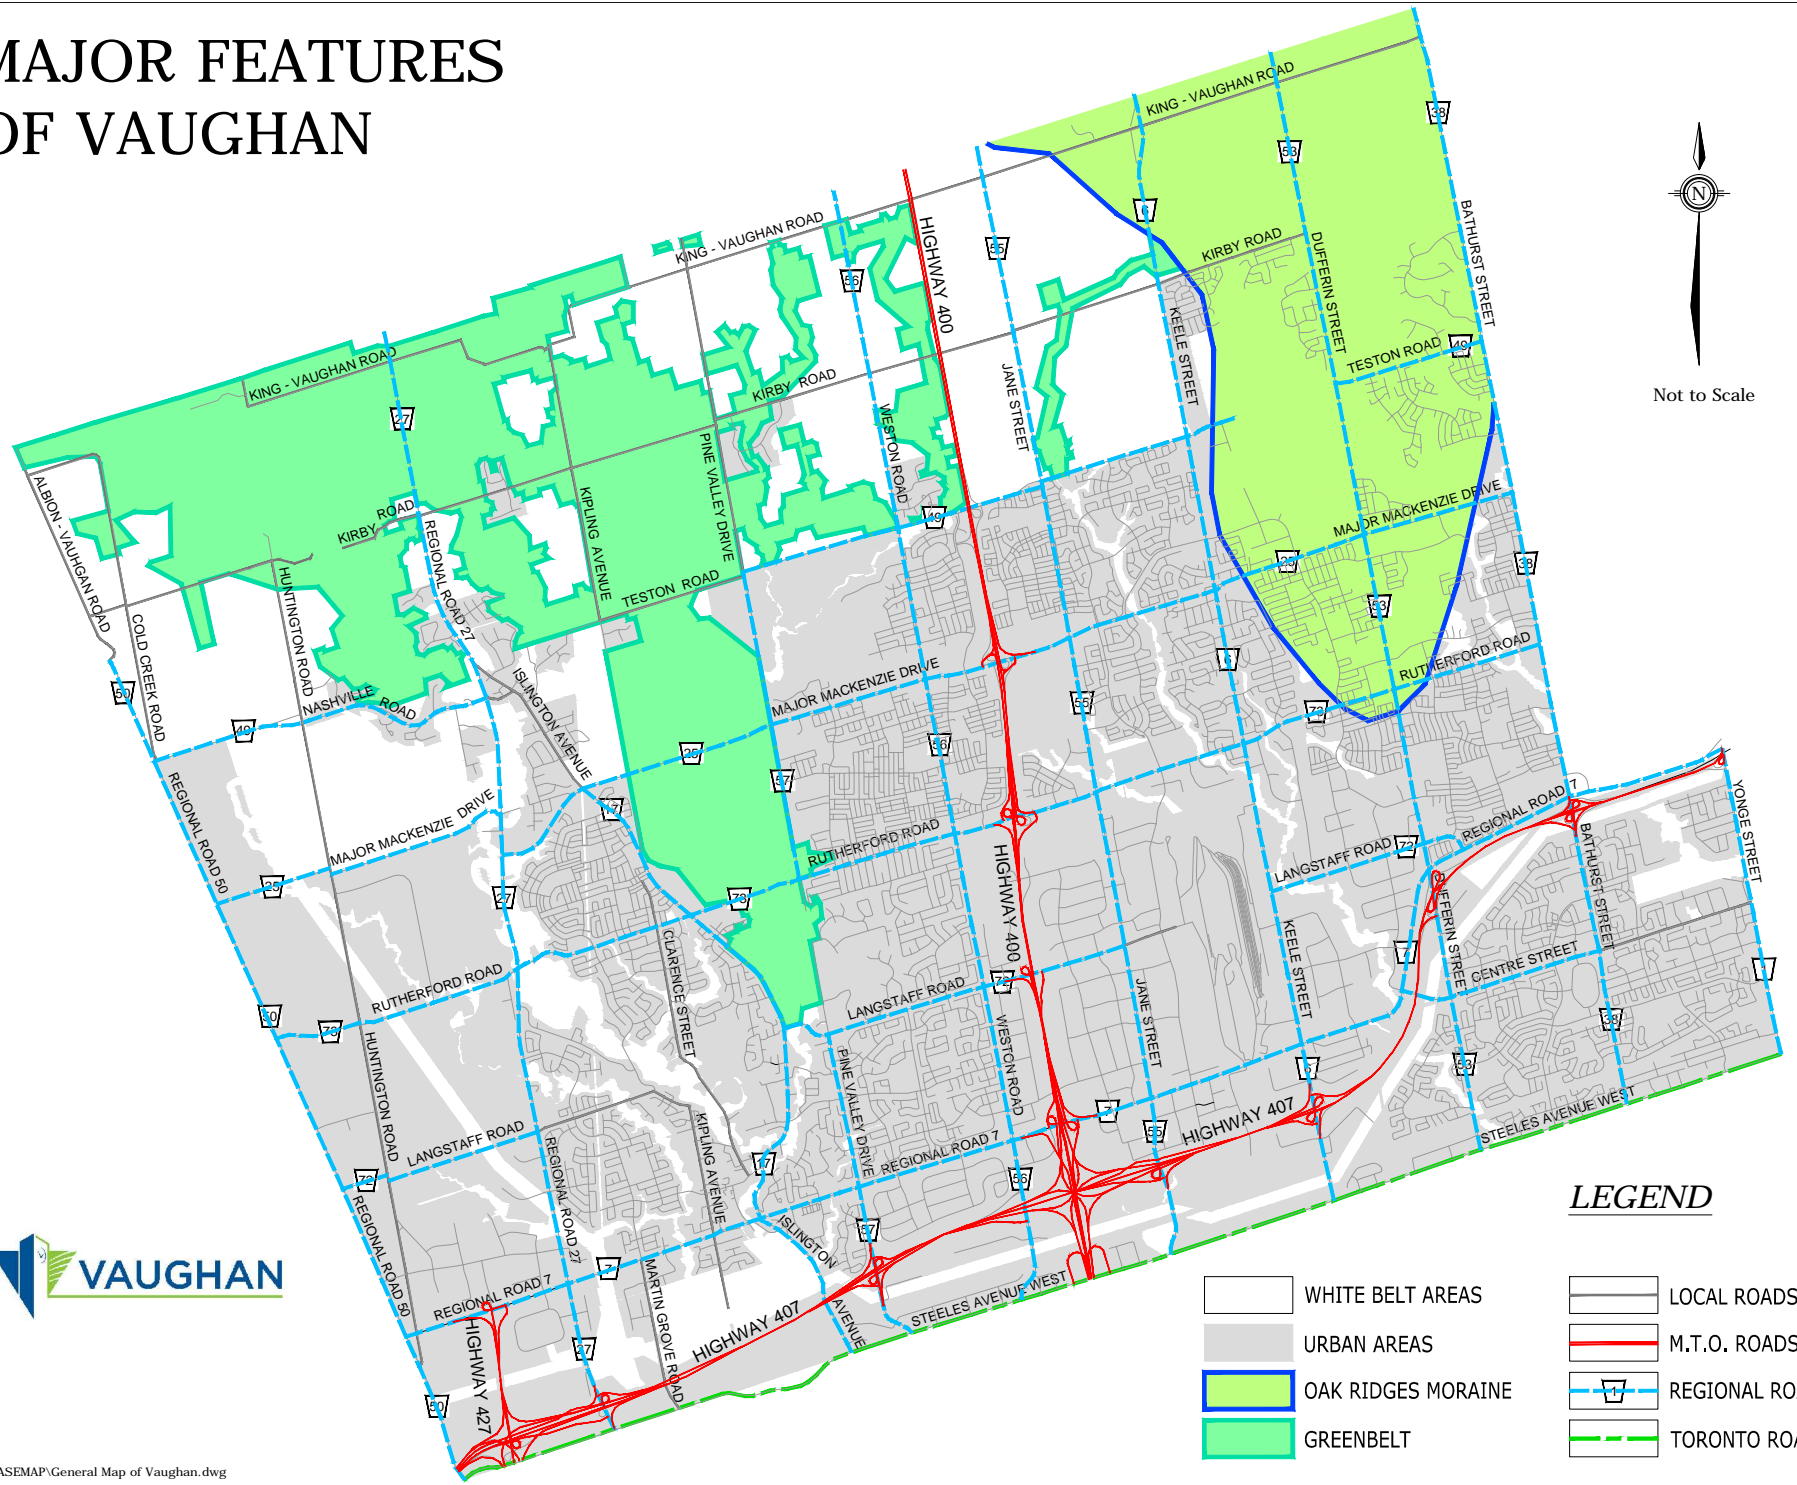

MAJOR FEATURES OF VAUGHAN

Not to Scale

LEGEND

- | | | | |
|---|--------------------|---|----------------|
|  | WHITE BELT AREAS |  | LOCAL ROADS |
|  | URBAN AREAS |  | M.T.O. ROADS |
|  | OAK RIDGES MORAINE |  | REGIONAL ROADS |
|  | GREENBELT |  | TORONTO ROADS |